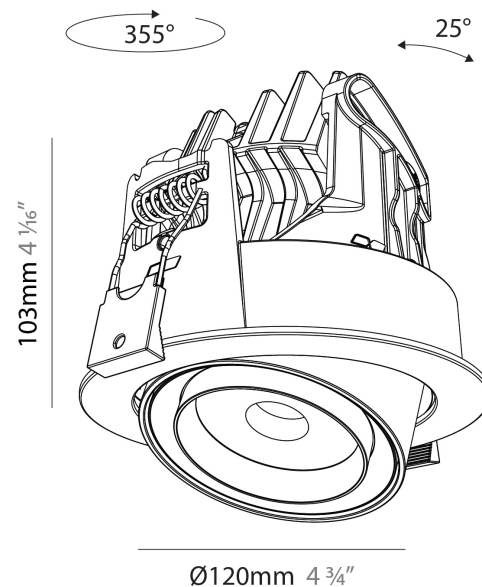

GENERAL

Series: Centriq
Subseries: Centriq Round Flex Adjustable
Brand: Prolicht
Division: Architectural
Mounting Type: Recessed
Mounting Location: Ceiling
Subcategory: Spots

PHYSICAL

Shape: Cylinder
Diameter (mm): 120
Diameter (in): 4 ¾
Height (mm): 105
Height (in): 4 ¼
Min. Recessing Depth (mm): 120
Min. Recessing Depth (in): 4 ¾
Light Distribution: Adjustable / Direct
Weight (kg): 0.666
Fixture Finish: SSR / BKV / CWI / CRY / HAB / UFT / ITA / RUA / FTG / MYG / LOD / PUS / FRO / FUP / KIA / POP / BLS / SPG / MEY / GOH / GUM / CHC / COM / ABZ / JAG / OBR / MOS / ROR
Fixture Material: Aluminum
Cut-out Measurements: Dia. 112mm / 4 7/16"

ELECTRICAL

Lamp Type: LED (Zhaga Standard)
Input Wattage (W): 8.2
Total Output Wattage (W): 7.3
Dimming: Dali Dimming
Driver Included: No
Driver Location: Remote
Driver Type: Constant Current - Universal
Driver Class: Class 2
Input Voltage (V): 120 - 277
Constant Current (MA): 200

LED

Color Temperature (°K): 2700-6500 Tunable White
Max. Delivered Lumen (lm): 391 - 451
Nominal Lumen (lm): 576 - 664
CRI: >90 CRI
Lamp Life (hrs): 50000

OPTICAL

Beam Angle: 14 - 46
Adjustability: Rotational 350° / Tilt 25°

RATINGS AND CERTIFICATIONS

Certified By: CSA Certified to UL and CSA Standards
IP rating: IP20